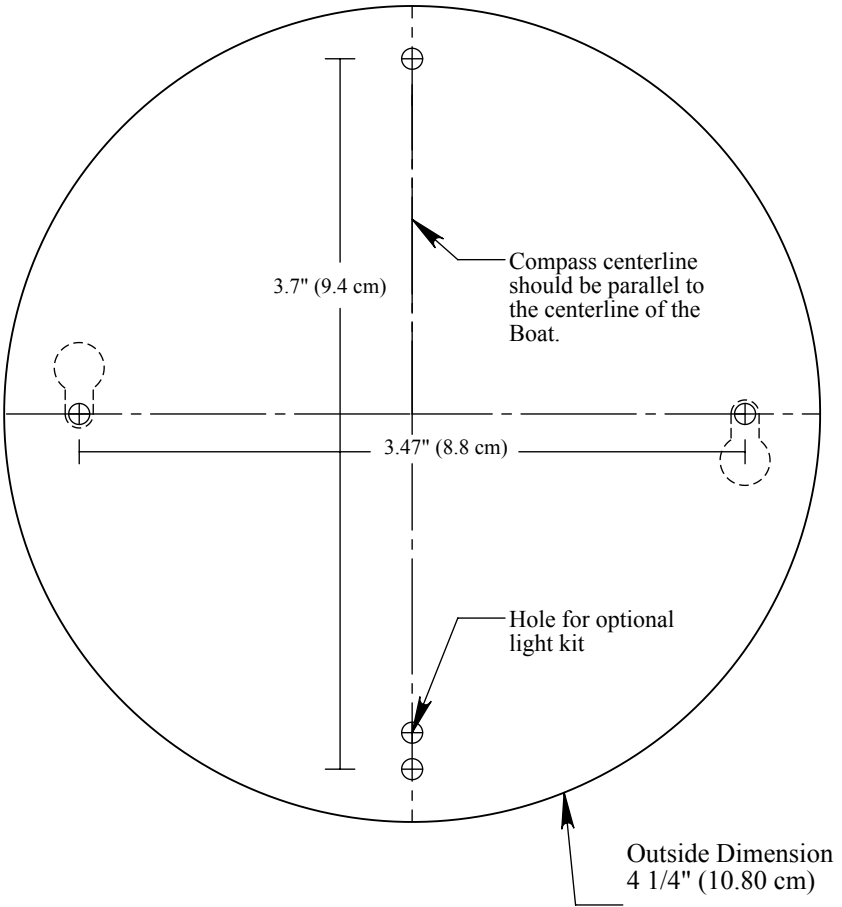

Forward  
(Bow)

**RITCHIE®**

Mounting Template for  
the XP-95, XP-98 & XP-99

Part # VY-0209

Rev- 9/07