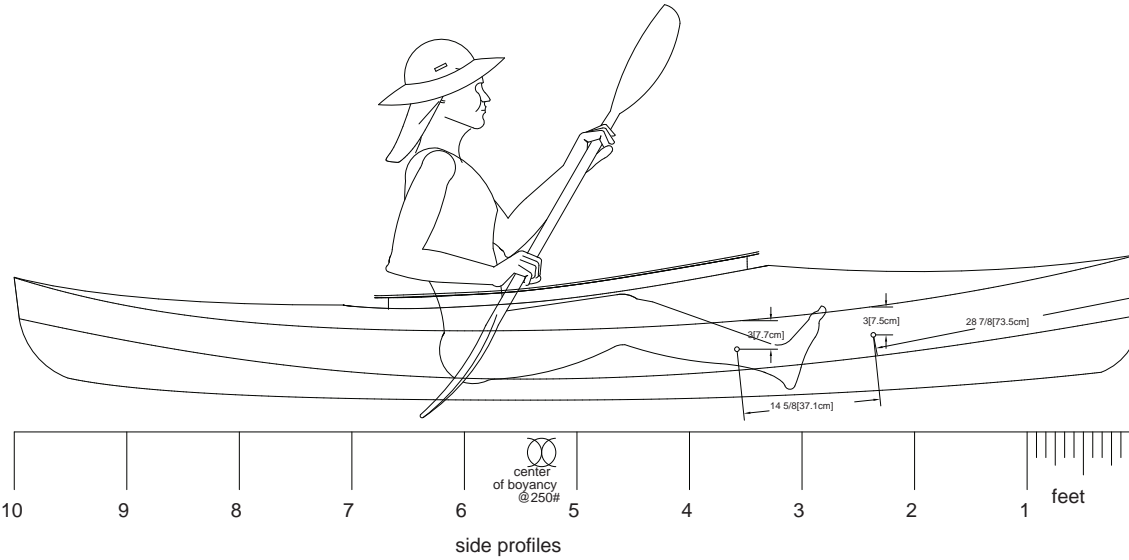

Length	Hull Weight	Beam	Max Payload
10'	36 lbs.	30"	250 lbs.

CHESAPEAKE LIGHT CRAFT

THE BEST BOATS YOU CAN BUILD™

1805 George Avenue, Annapolis, MD 21401 | 410-267-0137 | clcboats.com

WOOD DUCK 10 HYBRID

©2015 Chesapeake Light Craft, LLC. All rights reserved, including copyright.
Duplication or transmission prohibited.

The Wood Duck 10 Hybrid includes an extensively illustrated, 64 page step-by-step instruction manual.