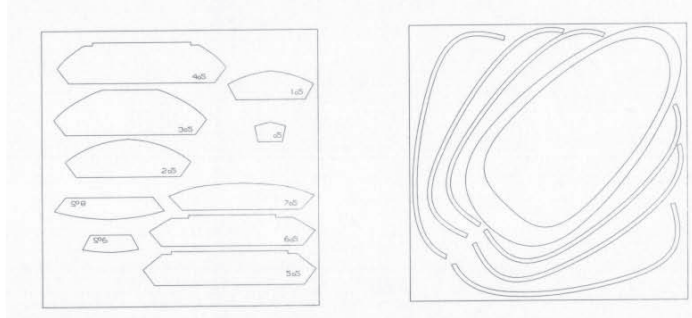

Length	Hull Weight	Beam	Max Payload
10'	36 lbs.	30"	250 lbs.

CHESAPEAKE LIGHT CRAFT

THE BEST BOATS YOU CAN BUILD™

1805 George Avenue, Annapolis, MD 21401 | 410-267-0137 | clcboats.com

WOOD DUCK 10 HYBRID

©2015 Chesapeake Light Craft, LLC. All rights reserved, including copyright.
Duplication or transmission prohibited.

The Wood Duck 10 Hybrid includes an extensively illustrated, 64 page step-by-step instruction manual.