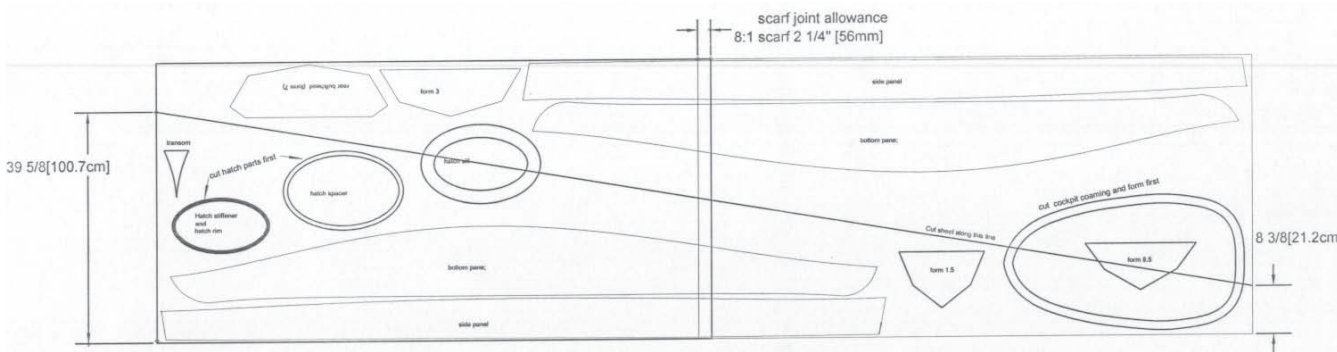

Length	Hull Weight	Beam	Max Payload
10'	36 lbs.	30"	250 lbs.

CHESAPEAKE LIGHT CRAFT

THE BEST BOATS YOU CAN BUILD™

1805 George Avenue, Annapolis, MD 21401 | 410-267-0137 | clcboats.com

WOOD DUCK 10 HYBRID

©2015 Chesapeake Light Craft, LLC. All rights reserved, including copyright.
Duplication or transmission prohibited.

The Wood Duck 10 Hybrid includes an extensively illustrated, 64 page step-by-step instruction manual.