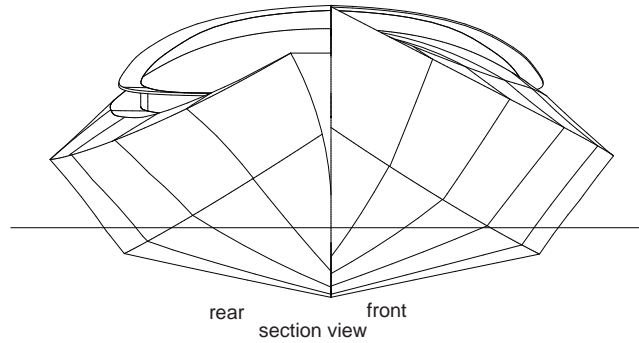

Length	Hull Weight	Beam	Max Payload
10'	36 lbs.	30"	250 lbs.

CHESAPEAKE LIGHT CRAFT

THE BEST BOATS YOU CAN BUILD™

1805 George Avenue, Annapolis, MD 21401 | 410-267-0137 | clcboats.com

WOOD DUCK 10 HYBRID

©2015 Chesapeake Light Craft, LLC. All rights reserved, including copyright.
Duplication or transmission prohibited.