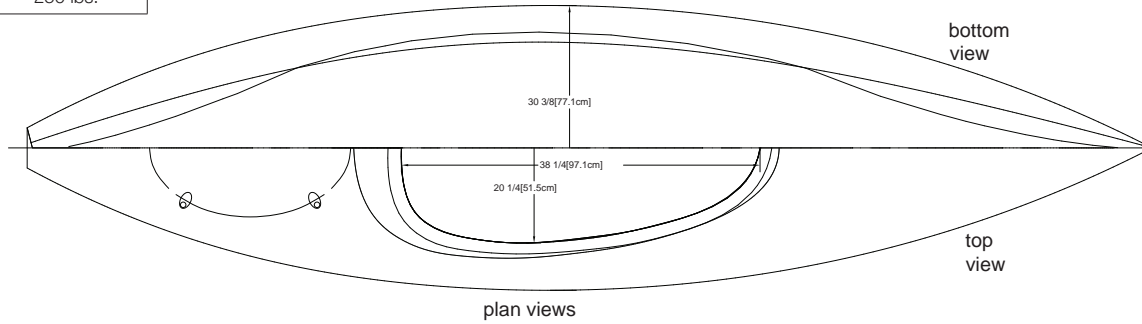

Length	Hull Weight	Beam	Max Payload
10'	36 lbs.	30"	250 lbs.

CHESAPEAKE LIGHT CRAFT

THE BEST BOATS YOU CAN BUILD™

1805 George Avenue, Annapolis, MD 21401 | 410-267-0137 | clcboats.com

WOOD DUCK 10 HYBRID

©2015 Chesapeake Light Craft, LLC. All rights reserved, including copyright.
Duplication or transmission prohibited.