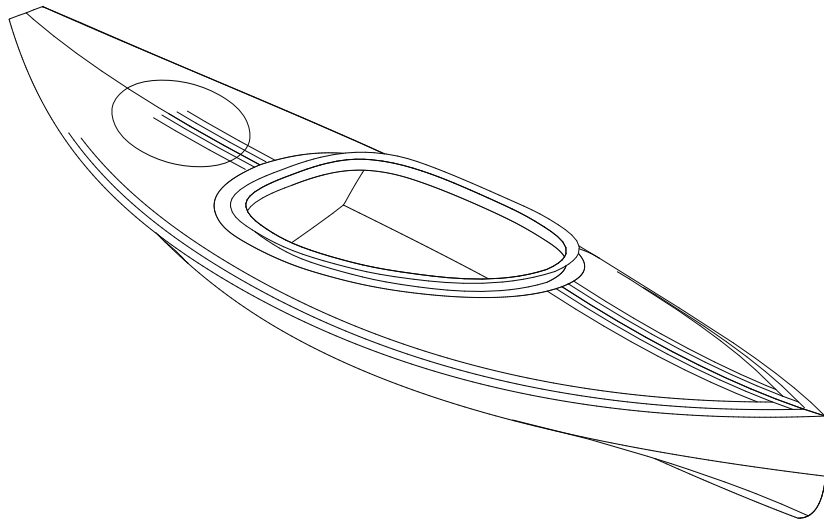

Length	Hull Weight	Beam	Max Payload
10'	36 lbs.	30"	250 lbs.

CHESAPEAKE LIGHT CRAFT

THE BEST BOATS YOU CAN BUILD™

1805 George Avenue, Annapolis, MD 21401 | 410-267-0137 | clcboats.com

WOOD DUCK 10 HYBRID

©2015 Chesapeake Light Craft, LLC. All rights reserved, including copyright.
Duplication or transmission prohibited.

The Wood Duck 10 Hybrid includes an extensively illustrated, 64 page step-by-step instruction manual.